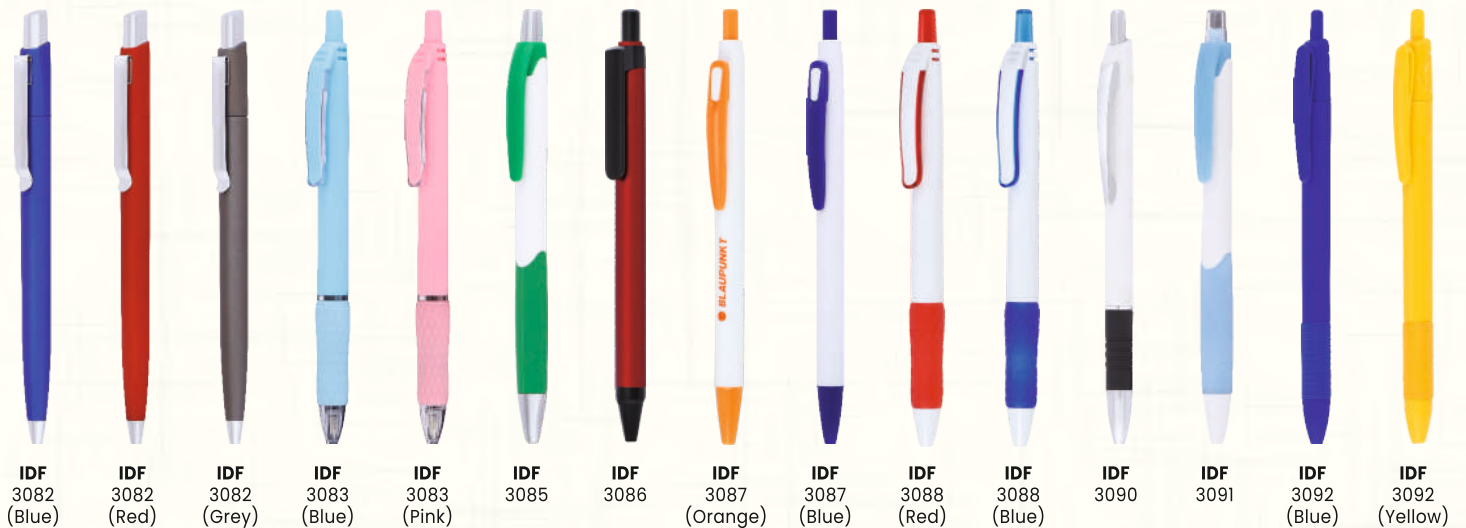

PLASTIC PENS

PLASTIC PENS

Ease In
Your Hand
Confidence in
Your Word

METAL PENS

IDF 3106

IDF 3111 Green

IDF 3111 Blue

IDF 3115