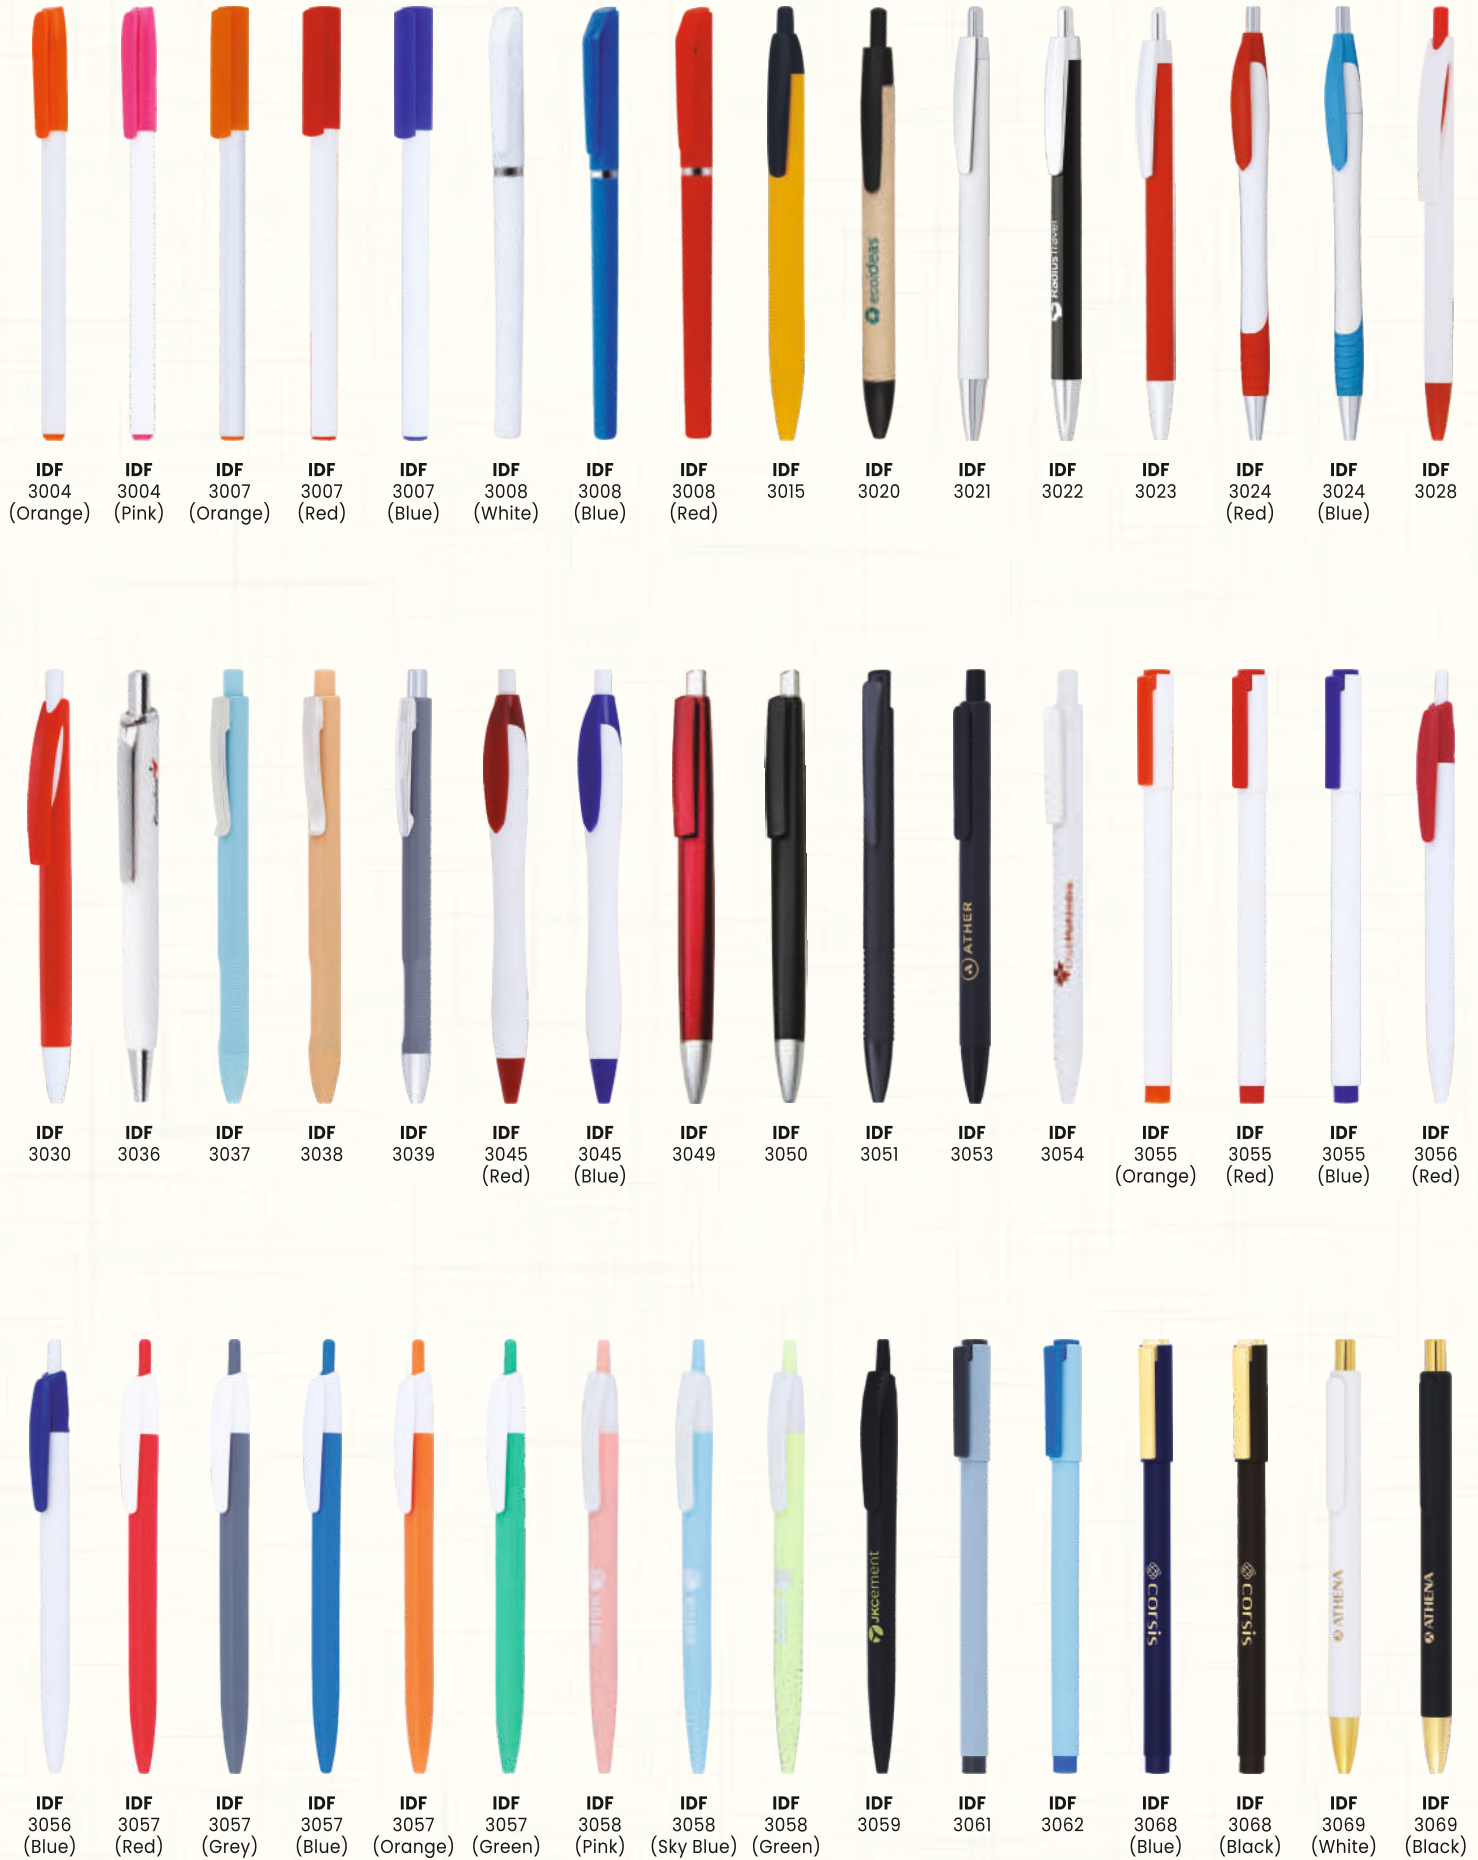

PLASTIC PENS

PLASTIC PENS

Ease In
Your Hand
Confidence in
Your Word

METAL PENS

IDF 3106

IDF 3111 Green

IDF 3111 Blue

IDF 3115