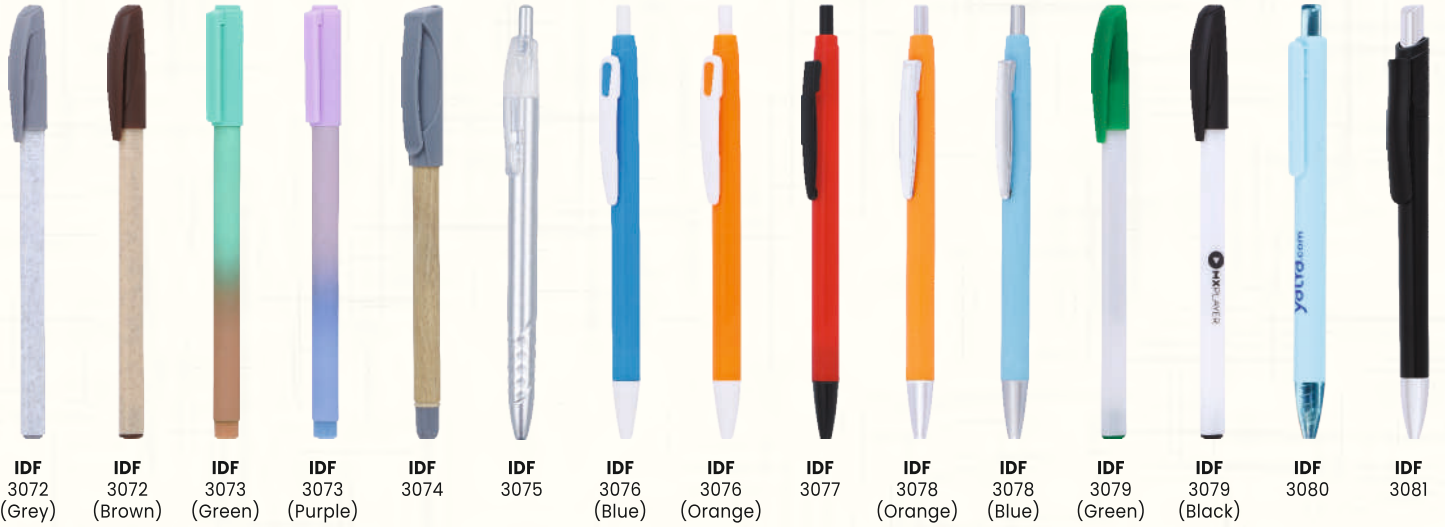

PLASTIC PENS

PLASTIC PENS

Ease In
Your Hand
Confidence in
Your Word

METAL PENS

IDF 3106

IDF 3111 Green

IDF 3111 Blue

IDF 3115