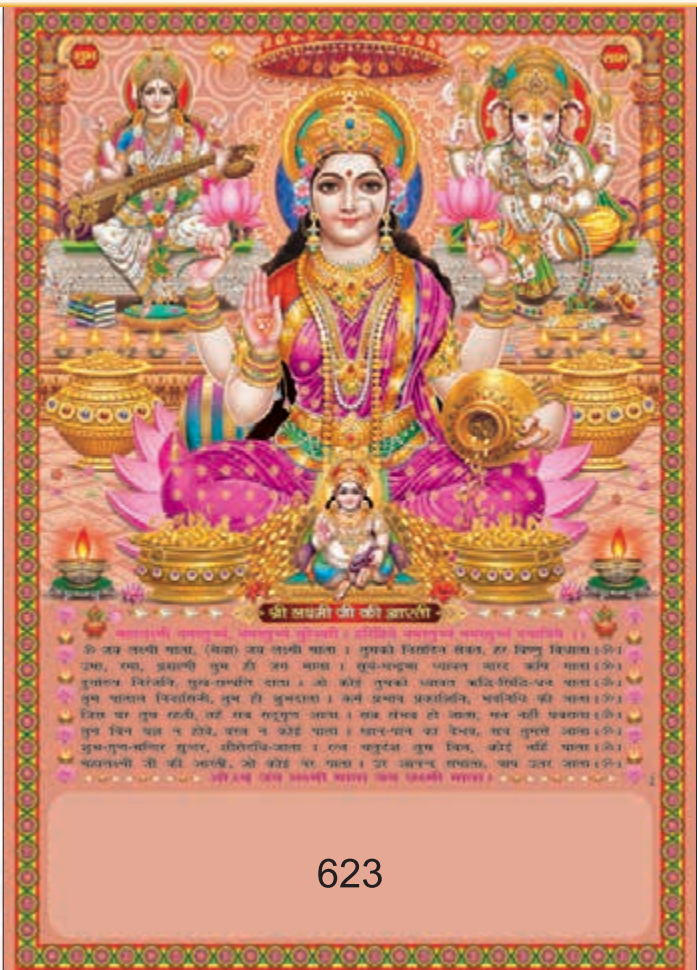

## WALL CALENDARS

ROSE GOLD  
CRYSTAL

Also available  
GOLDEN PVC PIPE & TIN MOUNTING

Size: 20" x 28" approx

621

622

623

624