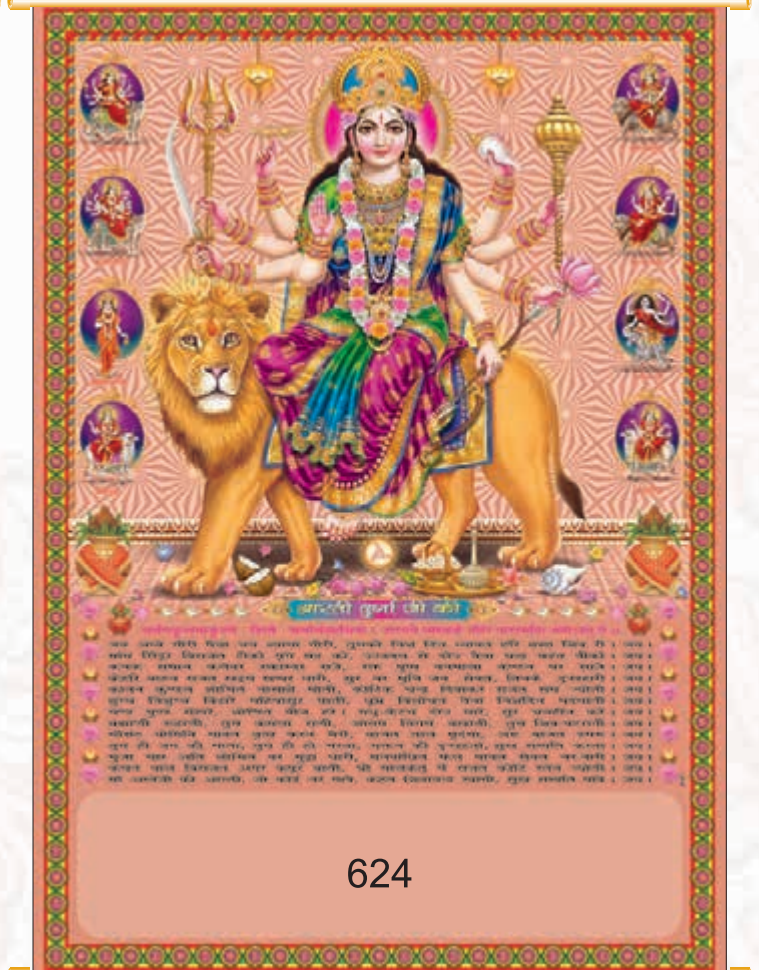

624

Single Sheet

Size: 20"x28" approx

Advertising Space 15.5" X 3.5"