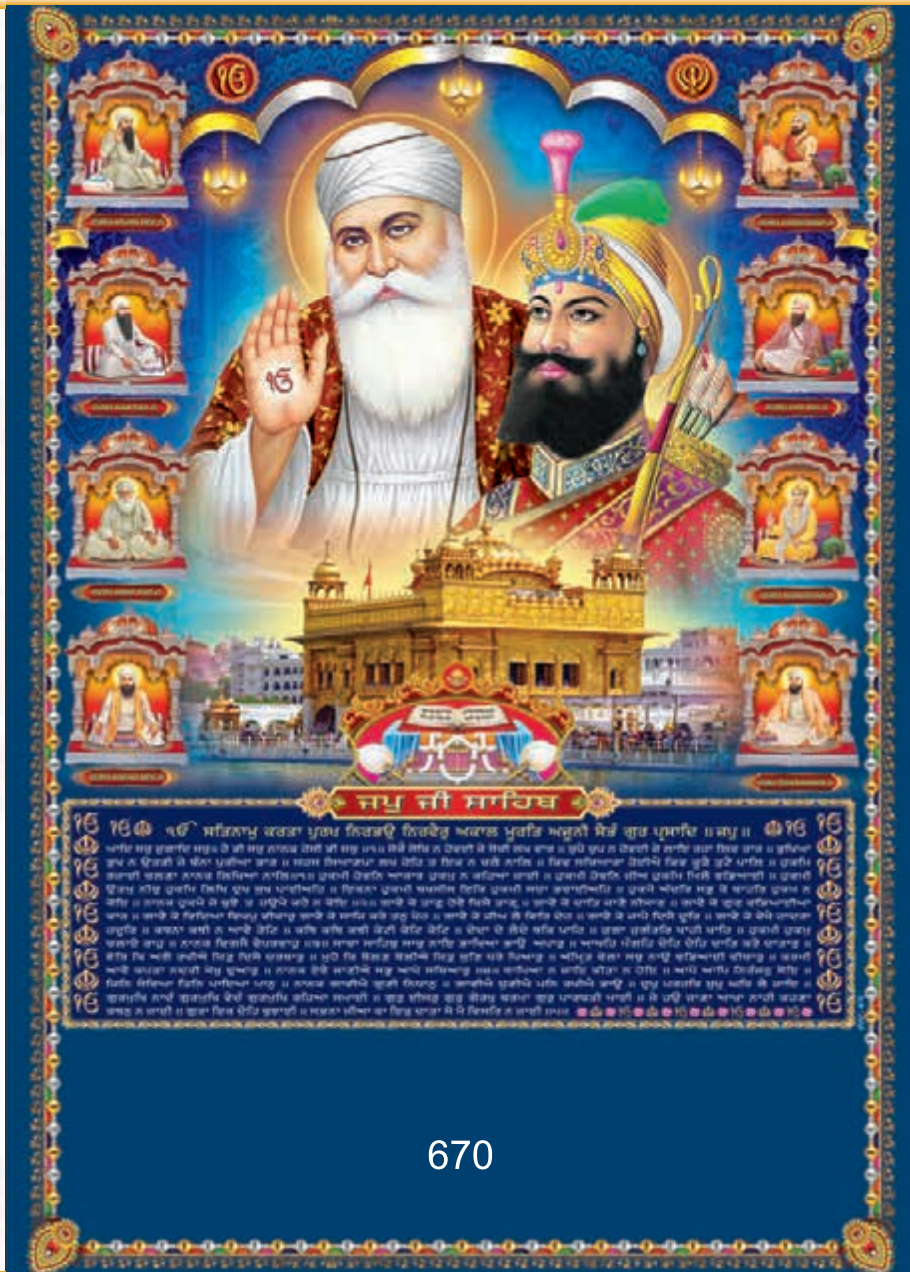

Crystal WALL CALENDARS

METALLIC MIRROR COAT

Also available GOLDEN PVC PIPE & TIN MOUNTING

Size: 20" x 28" approx

670