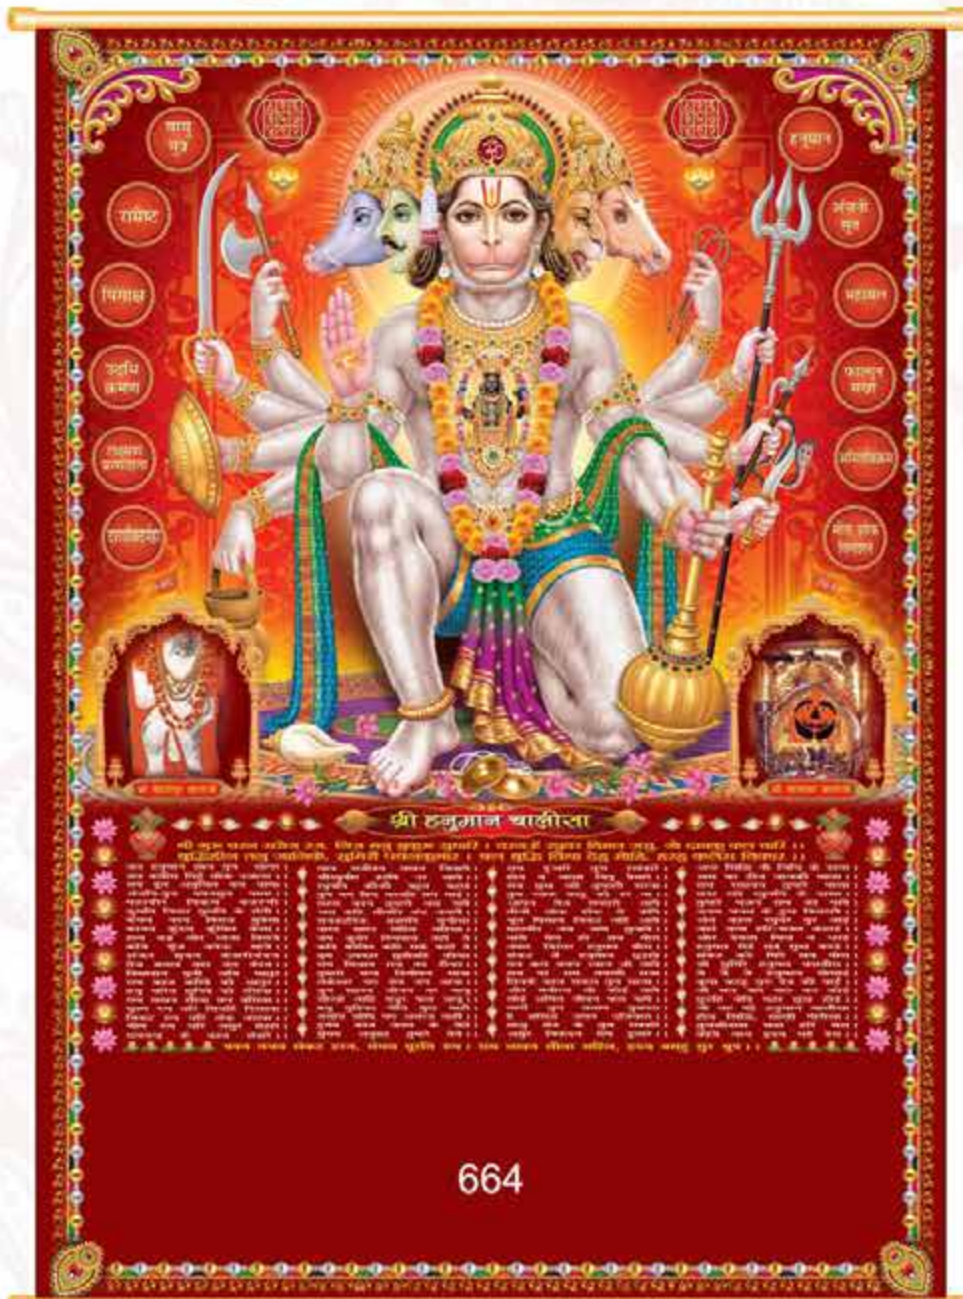

Crystal WALL CALENDARS

METALLIC MIRROR COAT | Also available GOLDEN PVC PIPE & TIN MOUNTING

Size: 20" x 28" approx

664