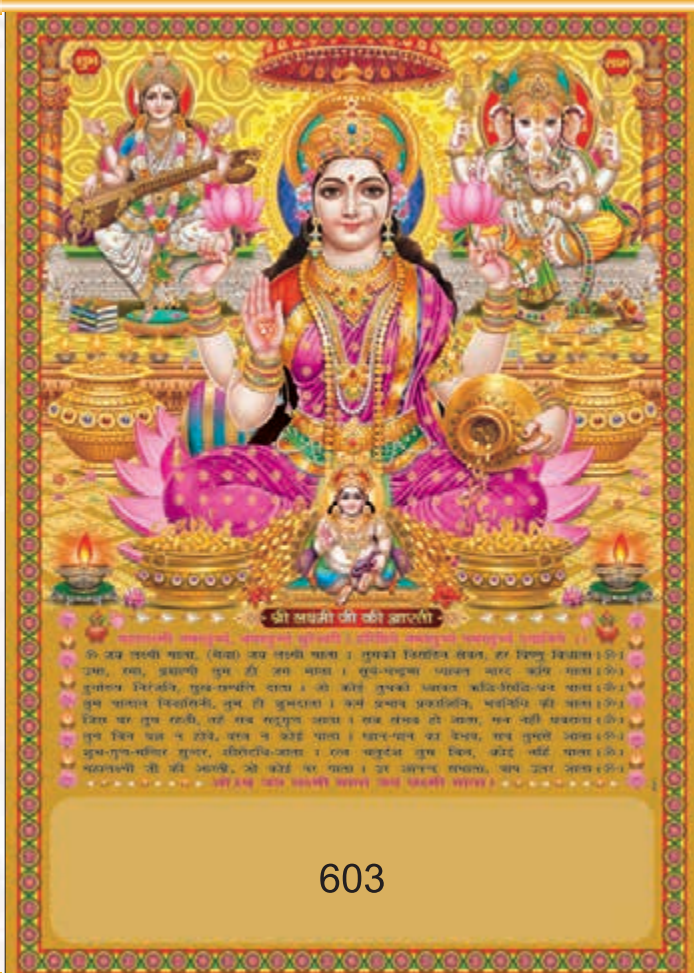

Golden

WALL CALENDARS

GOLD
CRYSTAL

Also available
GOLDEN PVC PIPE & TIN MOUNTING

Size: 20" x 28" approx

601

602

603

604

Single Sheet

Size: 20"x28" approx

Advertising Space 15.5" X 3.5"