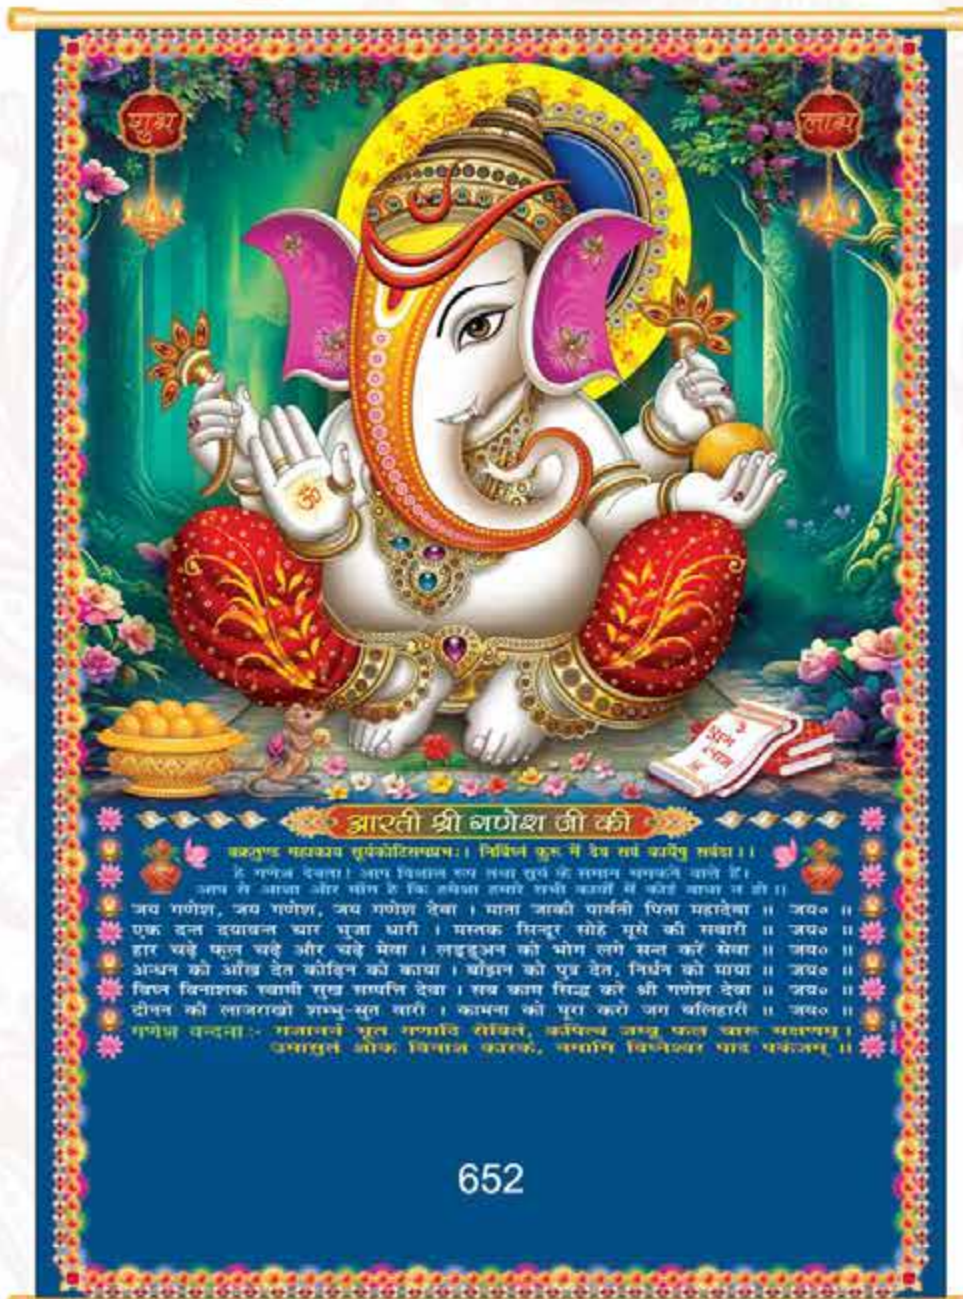

# Crystal WALL CALENDARS

METALLIC MIRROR COAT

Also available GOLDEN PVC PIPE & TIN MOUNTING

Size: 20"x28" approx

Single Sheet

Size: 20"x28" approx

Advertising Space 15.5" X 3.5"

# Crystal WALL CALENDARS

METALLIC MIRROR COAT | Also available GOLDEN PVC PIPE & TIN MOUNTING

Size: 20" x 28" approx

Single Sheet

Size: 20" x 28" approx

Advertising Space 15.5" X 3.5"

# Crystal WALL CALENDARS

METALLIC MIRROR COAT | Also available GOLDEN PVC PIPE & TIN MOUNTING

Size: 20" x 28" approx

664

665

666

667

668