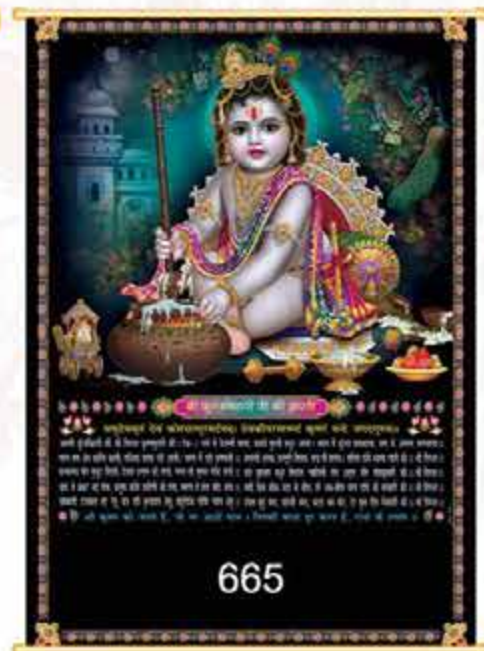

Crystal WALL CALENDARS

METALLIC MIRROR COAT | Also available GOLDEN PVC PIPE & TIN MOUNTING

Size: 20" x 28" approx

664

665

666

667

668

669

Single Sheet

Size: 20"x28" approx

Advertising Space 15.5" X 3.5"