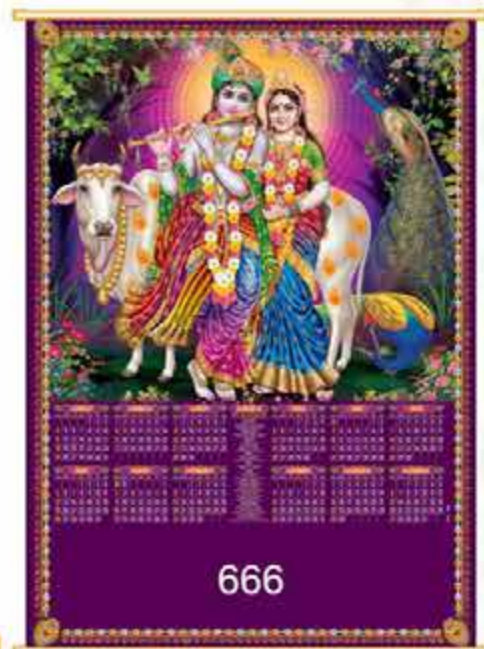

# Crystal WALL CALENDARS

METALLIC MIRROR COAT | Also available GOLDEN PVC PIPE & TIN MOUNTING

Size: 20" x 28" approx

664

665

666

667

668

669

Single Sheet

Size: 20"x28" approx

Advertising Space 15.5" X 3.5"

674

675

Single Sheet

Size: 20" x 28" approx

Advertising Space 15.5" X 3.5"