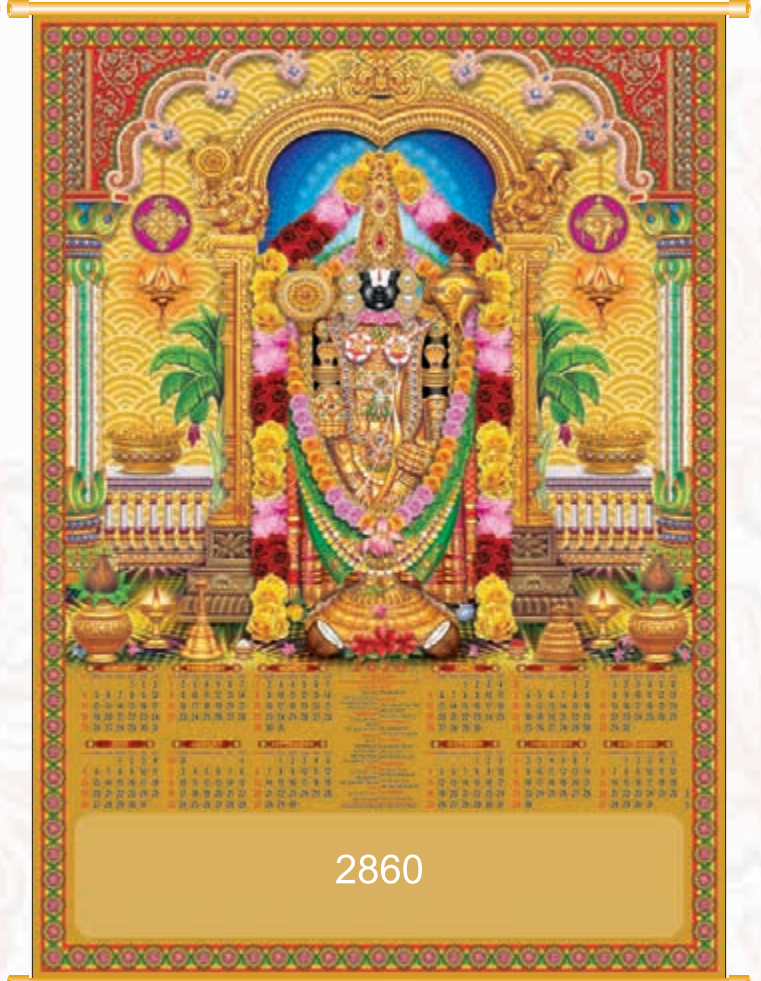

Advertising Space 23" X 4"

Golden

WALL CALENDARS

GOLD
CRYSTAL

Also available
GOLDEN PVC PIPE & TIN MOUNTING

Size: 28" x 40" approx

Single Sheet

Size: 28" x 40" approx