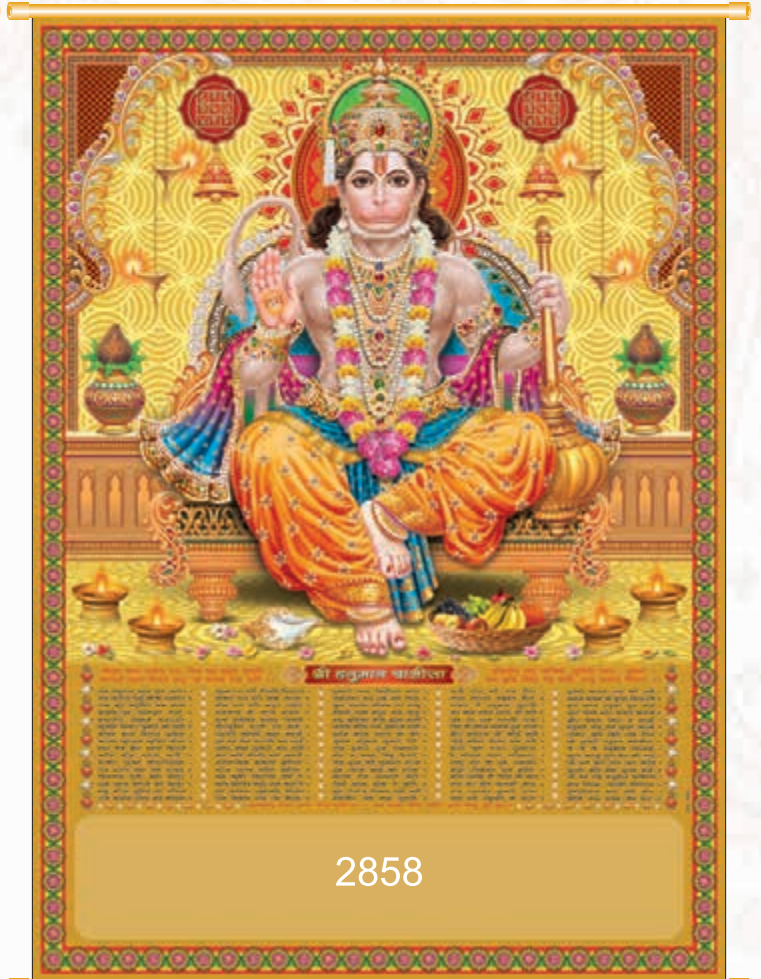

254

255

256

257

Single Sheet

Size: 28"x40" approx

Advertising Space 25" X 4.5"

Special

Advertising Space 23" X 4"

Golden

WALL CALENDARS

GOLD
CRYSTAL

Also available
GOLDEN PVC PIPE & TIN MOUNTING

Size: 28" x 40" approx

Single Sheet

Size: 28" x 40" approx