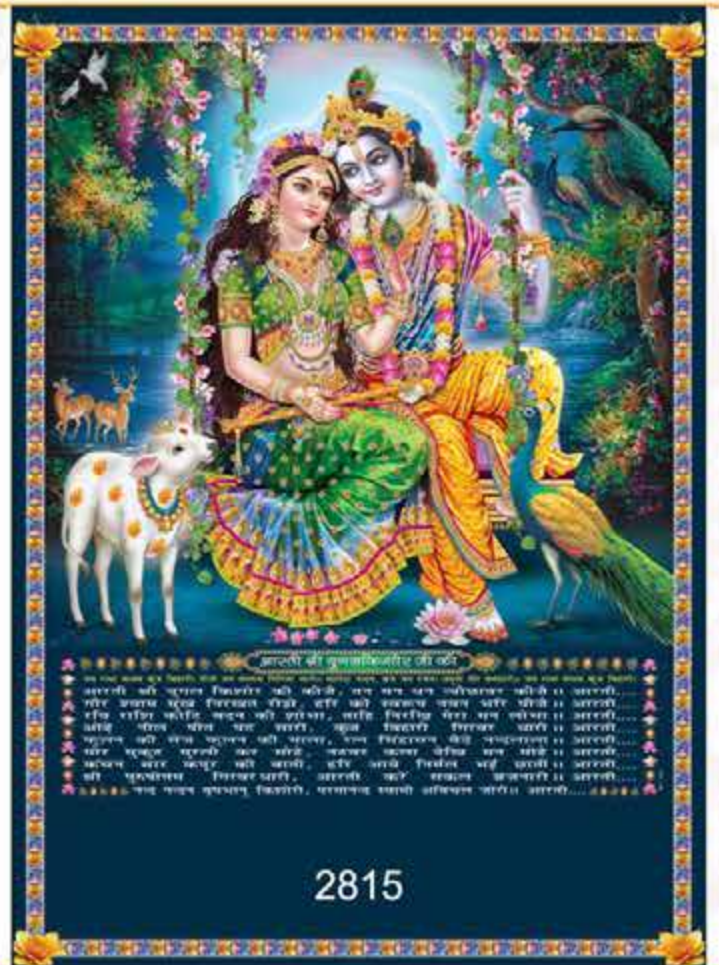

2806

2807

2808

2809

Single Sheet

Size: 28" x 40" approx

Advertising Space 23" X 4"

Crystal

WALL CALENDARS

METALLIC MIRROR COAT

Also available GOLDEN PVC PIPE & TIN MOUNTING

Size: 28" x 40" approx

Single Sheet

Size: 28"x40" approx

Advertising Space 23" X 4"

Crystal

WALL
CALENDARS

METALLIC
MIRROR COAT

Also available
GOLDEN PVC PIPE & TIN MOUNTING

Size: 28" x 40" approx

Single Sheet

Size: 28" x 40" approx

Advertising Space 23" X 4"

Crystal

Single Sheet

Size: 28" x 40" approx

Advertising Space 23" X 4"

Golden WALL CALENDARS

GOLD
CRYSTAL

Also available
GOLDEN PVC PIPE & TIN MOUNTING

Size: 28" x 40" approx

Single Sheet